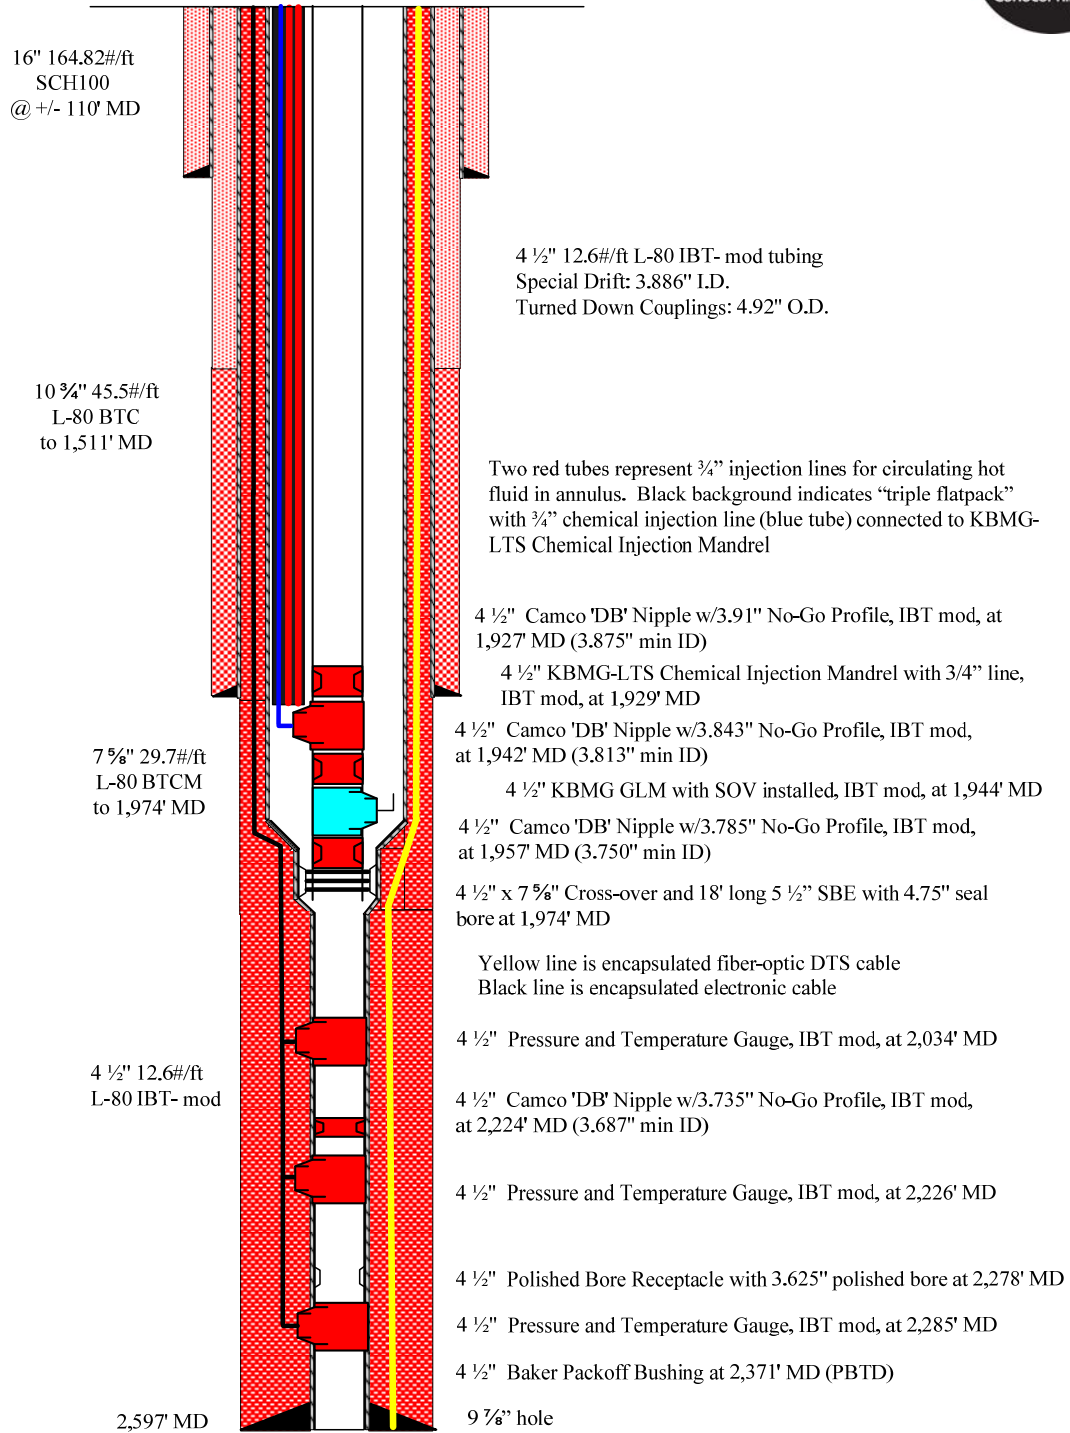

Hydrate Well Final

4-1/2" Completion String

Figure 11: Completion Installation